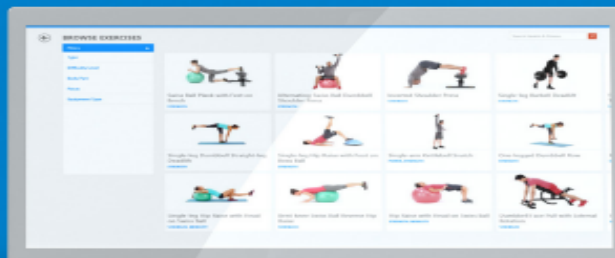

SIT G13

- 21.5" Full HD
- Capacitive Multi-Touch
- 0.3/13.MP HD (Optional)
- 2.5" HDD/SSD Support
- 3-in-1 Card Reader